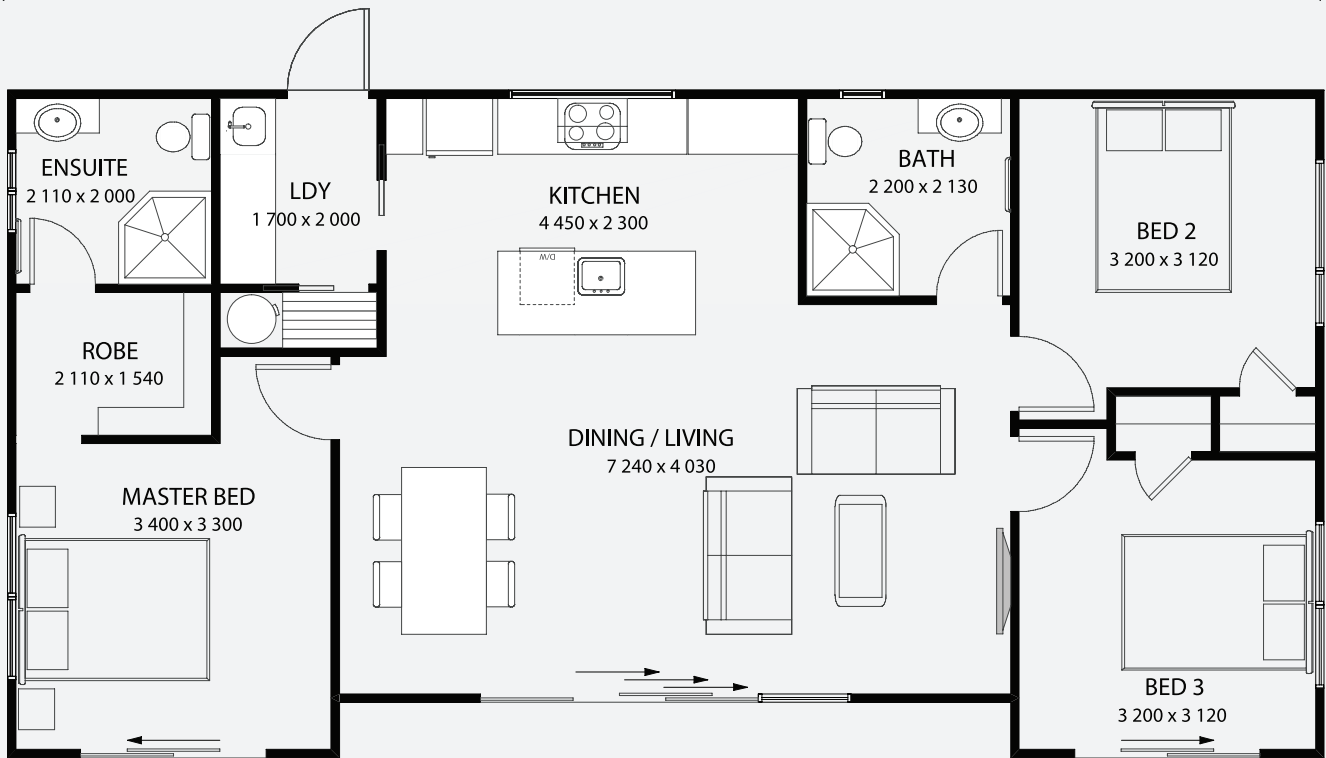

fern 98

fern 98

98sqm

length: 14.2m

width: 7.2m

transportable

A spacious home, great indoor/outdoor flow and open plan kitchen, dining and living areas.

3 bedrooms, 2 bathrooms and external access through laundry.