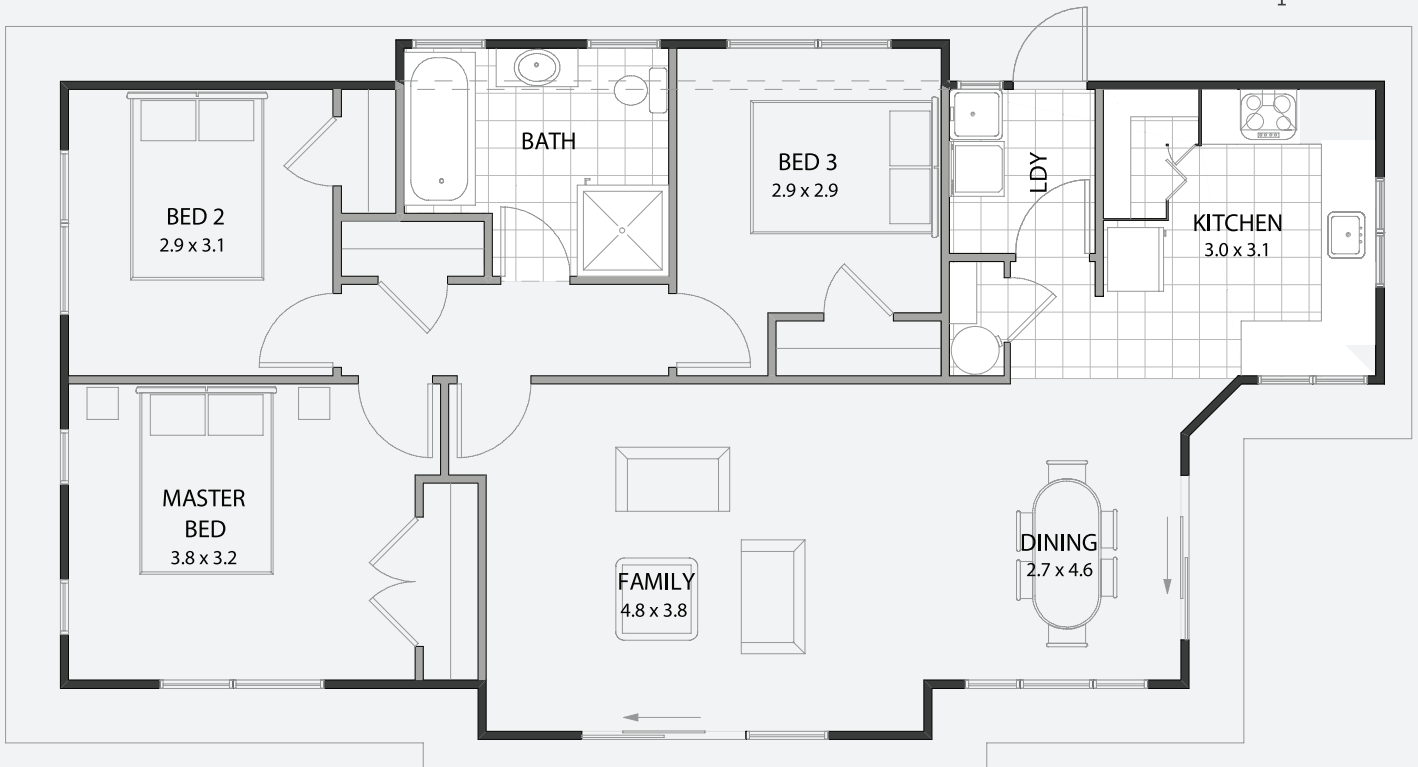

# silver beech 95

The perfect farm cottage for your workers, open plan kitchen, dining and lounge, 3 bedrooms, 1 bathroom and an external laundry entry.

silver beech 95

95sqm

length: 14.5m  
width: 7.6m

transportable